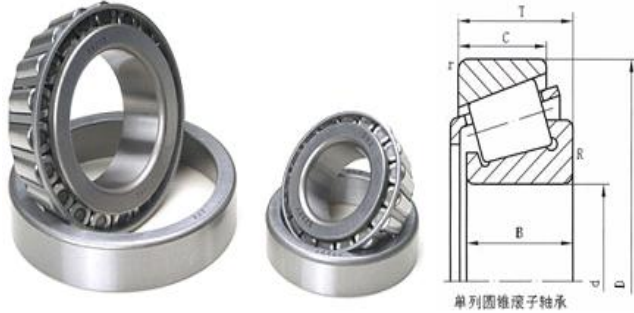

67780/20	165.100	247.650	47.625	47.625	38.100	3.5	3.3			7.910
LL641148/10	203.479	261.142	28.575	31.750	21.433	1.5	1.5			3.730
67884/20	187.325	266.700	47.625	46.833	38.100	3.5	3.3			8.230
67981/19	198.298	279.400	46.038	49.212	36.512	3.5	3.3			9.100
67887/30	192.088	280.000	46.525	46.833	36.000	10.5	3.3			8.940
67982/20	199.949	282.575	46.038	49.212	36.512	3.5	3.3			9.300
LL648434/15-B	243.682	315.912	14.527	31.750	22.225	3.5	3.3			6.120
LL648449/16	254.000	315.912	31.750	31.750	22.225	3.5	4.8			4.890
EE607070/140	177.800	355.600	79.375	77.788	53.975	6.4	6.4			
HM647448/11	231.775	377.825	79.375	80.962	58.738	3.3	3.3			33.570
LM654649/10	285.750	380.898	65.088	65.088	49.212	3.5	3.3			19.900

Imperial taper roller bearing; inch roller bearing; tapered roller bearing

单列圆锥滚子轴承