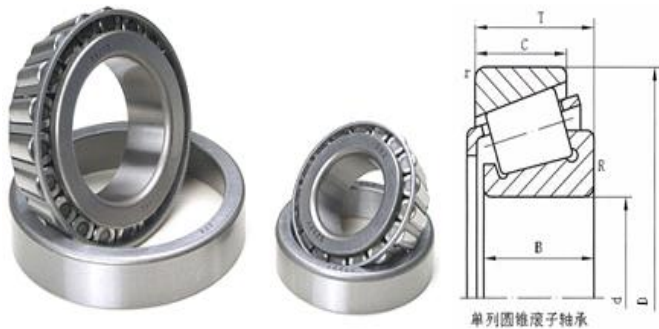

EE514045/514110	114.300	279.400	82.550	82.550	53.975	6.4	6.4			23.310
543085/114	215.900	290.010	31.750	31.750	22.225	3.5	3.3			5.530
543086/116	219.969	292.009	31.750	31.750	22.225	3.5	3.3			5.340
544090/116	228.600	295.275	33.337	31.750	23.812	3.5	3.3			5.160
EE540502/541162	127.000	295.275	82.553	87.312	57.150	13.5	6.4			27.080
544091/118	231.775	300.038	33.337	31.750	23.812	3.5	3.3			5.300
580995/581200	152.400	304.800	79.375	79.375	55.562	3.3	3.3			23.770
LM545847/10	235.077	314.325	49.212	53.975	36.512	3.5	3.3			10.140
LM545849A/12	234.950	317.500	49.212	49.212	36.512	6.4	3.3			10.310
EE560592/561251	150.698	317.500	77.787	76.200	53.975	17.5	4.8			26.850
EE560529/561279	159.918	323.850	77.787	76.200	53.975	10.5	4.8			27.410
EE590638/591326	161.925	336.550	79.375	80.962	53.975	6.4	6.4			31.450
EE590649/590350	165.100	342.900	79.375	80.962	53.975	1.3	6.4			31.760
HM542948/11	203.200	346.075	79.375	80.962	60.325	1.5	3.3			
545112/39	285.750	354.012	33.337	31.750	22.225	3.5	3.3			6.420

inch tapered roller bearing;bearing;taper roller bearing;Imperial taper roller bearing;

CZD
ZHEJIANG CHINTA BEARING CO., LTD
ZHEJIANG CHINTA ZHENGDA AUTOMOBILE PARTS CO., LTD

Tapered roller bearing in Inch in 6 series

Note: We can also design and produce special kinds of bearings according to the requirements of customers. If you need more information, pls kindly contact us.

Bearing No.	Dimensions (mm)							Basic Load Rating(KN)		Weight
	d	D	T	B	C	r1/r2	r3/r4	Cr	Cor	W (Kg)
6 Series										
A6075/A6175	19.050	39.992	12.014	11.153	9.525	1.3	1.3	14.9	15.7	0.069
LM67043/10	28.575	59.131	16.764	15.875	11.811	SP	1.3	345.0	415.0	0.209
L68149/10	35.000	59.131	15.875	16.764	11.938	4.75	1.3	35.0	47.0	0.173
LM67048/10	31.750	59.131	15.875	16.764	11.811	3.56	1.3	34.5	41.5	0.186
LM67048L/10 RS	31.750	59.931	15.875	16.764	11.811	3.56	1.3	34.5	41.5	0.194
L68149/11	35.000	59.975	15.875	16.764	11.938	4.75	1.3	35.0	47.0	0.174
JL68145/11	35.000	60.000	15.875	18.500	12.000	1.5	1.3	35.0	47.0	0.186
JL69349/10	38.000	63.000	17.000	17.000	13.500	3.56	1.3	38.5	52.0	0.194

Zhejiang Zhengda Bearing Co., Ltd
Zhejiang Zhengda Automobile Bearing Co., Ltd
Add: Weiliu Road, Yanpan Industry Zone, Yueqing, Zhejiang, China 325600
Phone: 086-577-62665675, 62665678 Fax: 086-577-62665679
Email: k enhuang68@163.com; czdsale@gmail.com
Website: <http://www.chintagroup.com>; <http://www.czdbearing.com>