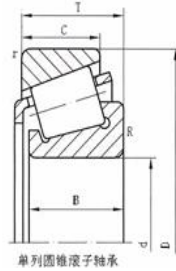

M252330/10	234.950	381.000	74.612	74.612	57.150	6.4	3.3			33.880
H247535/10	200.025	384.175	112.712	112.712	90.488	6.4	6.4			60.270
EE275095/275155	241.300	393.700	73.817	69.850	50.005	6.4	6.4			32.070

Inch tapered roller bearing;roller bearing; imperial bearing; Imprial tapered roller bearing;tapered roller bearing assembly

单列圆锥滚子轴承

CZD

ZHEJIANG CHINTA BEARING CO., LTD

ZHEJIANG CHINTA ZHENGDA AUTOMOBILE PARTS CO., LTD

Inch tapered roller bearing 3 series

Note: We can also design and produce special kinds of bearings according to the requirements of customers. If you need more information, pls kindly contact us.

Bearing No.	Dimensions (mm)							Basic Load Rating(KN)		Weight
	d	D	T	B	C	r1/r2	r3/r4	Cr	Cor	W (Kg)
3 Series										
LM300849/10	41.000	68.000	18.000	17.500	13.500	SP	1.5	43.5	58.0	
31593/20	34.925	76.200	29.370	28.575	23.812	3.5	3.3	80.5	96.5	0.811
31549/20	34.925	76.200	29.370	28.575	23.812	1.5	3.3	80.5	96.5	0.814
3379/3325	34.925	80.000	29.370	30.391	23.812	3.5	3.3	95.0	112.0	0.762
3386/3325	39.688	80.000	29.370	30.391	23.812	0.8	3.3	95.0	112.0	0.648
3384/3325	41.275	80.000	29.370	30.391	23.812	0.8	3.3	95.0	112.0	0.623
3379/3320	34.925	80.167	29.370	30.391	23.812	3.5	3.3	95.0	112.0	0.732
3386/3320	39.688	80.167	29.370	30.391	23.812	0.8	3.3	95.0	112.0	0.668
3384/3320	41.275	80.167	29.370	30.391	23.812	0.8	3.3	95.0	112.0	0.644
3580/3520	38.100	84.138	30.162	30.886	23.812	1.5	3.3	94.0	117.0	0.799
3585/3520	41.275	84.138	30.162	30.886	23.812	1.5	3.3	94.0	117.0	0.751
3578/3520	44.450	84.138	30.162	30.886	23.812	3.5	3.3	94.0	117.0	0.699
3578A/3520	44.450	84.138	30.162	30.886	23.812	5.5	3.3	94.0	117.0	0.679
3586/3520	45.237	84.138	30.162	30.886	23.812	3.5	3.3	94.0	117.0	0.683
3580/3525	38.100	87.312	30.162	30.886	23.812	1.5	3.3	94.0	117.0	0.881
3585/3525	41.275	87.312	30.162	30.886	23.812	1.5	3.3	94.0	117.0	0.831
3578/3525	44.450	87.312	30.162	30.886	23.812	3.5	3.3	94.0	117.0	0.779
3578A/3525	44.450	87.312	30.162	30.886	23.812	5.5	3.3	94.0	117.0	0.759
3578/3525	44.450	87.312	30.886	30.162	23.812	3.5	3.3	96.0	120.0	0.781
3586/3525	45.237	87.312	30.162	30.886	23.812	3.5	3.3	94.0	117.0	0.765
368A/362A	50.800	88.900	20.638	22.225	16.513	3.5	1.3			0.504
368/362A	50.800	88.900	20.638	22.225	16.513	1.5	1.3			0.500
3782/20	44.450	93.264	30.162	30.302	23.812	3.5	3.2	103.0	136.0	0.959

Zhejiang Zhengda Bearing Co., Ltd

Zhejiang Zhengda Automobile Bearing Co., Ltd

Add: Weiliu Road, Yanpan Industry Zone, Yueqing, Zhejiang, China 325600

Phone: 086-577-62665675, 62665678 Fax: 086-577-62665679

Email: k enhuang68@163.com; czdsale@gmail.com

Website: <http://www.chintagroup.com>; <http://www.czdbearing.com>