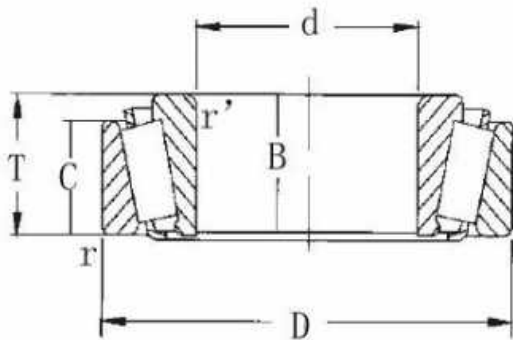

Series	Standard	Bearing Class Designations				
Inch	ANSI/ABMA std.19.2	4	2	3	0	00
Metric	GB/T307.1	0	6X	5	4	
	ISO	0	6X	5	4	
	ANSI/ABMA std.19.1	K	N	C	B	A
	DIN	0	6X	5	4	
	JIS	0	6X	5	4	

Clearance The radial clearances of tapered bearings are divided into six groups as shown.

Bore diameter (mm)		Group 1		Group 2		Normal		Group 3		Group 4		4 Group 5	
Over	to	min	max	min	max	min	max	min	max	min	max	min	max
-	30	0	10	10	20	20	30	40	50	50	60	70	80
30	40	0	12	12	25	25	40	45	60	60	75	80	95
40	50	0	15	15	30	30	45	50	65	65	80	90	110
50	65	0	15	15	30	30	50	50	70	70	90	90	120
65	80	0	20	20	40	40	60	60	80	80	110	110	150
80	100	0	20	20	45	45	70	70	100	100	130	130	170

Contact angle

B	Steep contact angle
C	Medium contact angle 17 ~24
D	Steep contact angle 25 ~45 now replaced by using 313xx series
X	Boundary dimensions according to ISO standards
AR	flanged cup

CZD

ZHEJIANG CHINTA BEARING CO., LTD
ZHEJIANG CHINTA ZHENGDA AUTOMOBILE PARTS CO., LTD

Bearing NO.	Dimension (mm)					Weight (kg)
	d	D	T	B	C	
30200 Series						
30202	15	35	11.75	11	10	0.0581
30203	17	40	13.25	12	11	0.0790
30204	20	47	15.25	14	12	0.1260
30205	25	52	16.25	15	13	0.1540
30206	30	62	17.25	16	14	0.2310
30207	35	72	18.25	17	15	0.3310

Zhejiang Zhengda Bearing Co., Ltd
Zhejiang Zhengda Automobile Bearing Co., Ltd
Add: Weiliu Road, Yanpan Industry Zone, Yueqing, Zhejiang, China 325600
Phone: 086-577-62665675, 62665678 Fax: 086-577-62665679
Email: k enhuang68@163.com; czdsale@gmail.com
Website: http://www.czdbearing.com
MSN Messenger: kenhuang88@msn.com